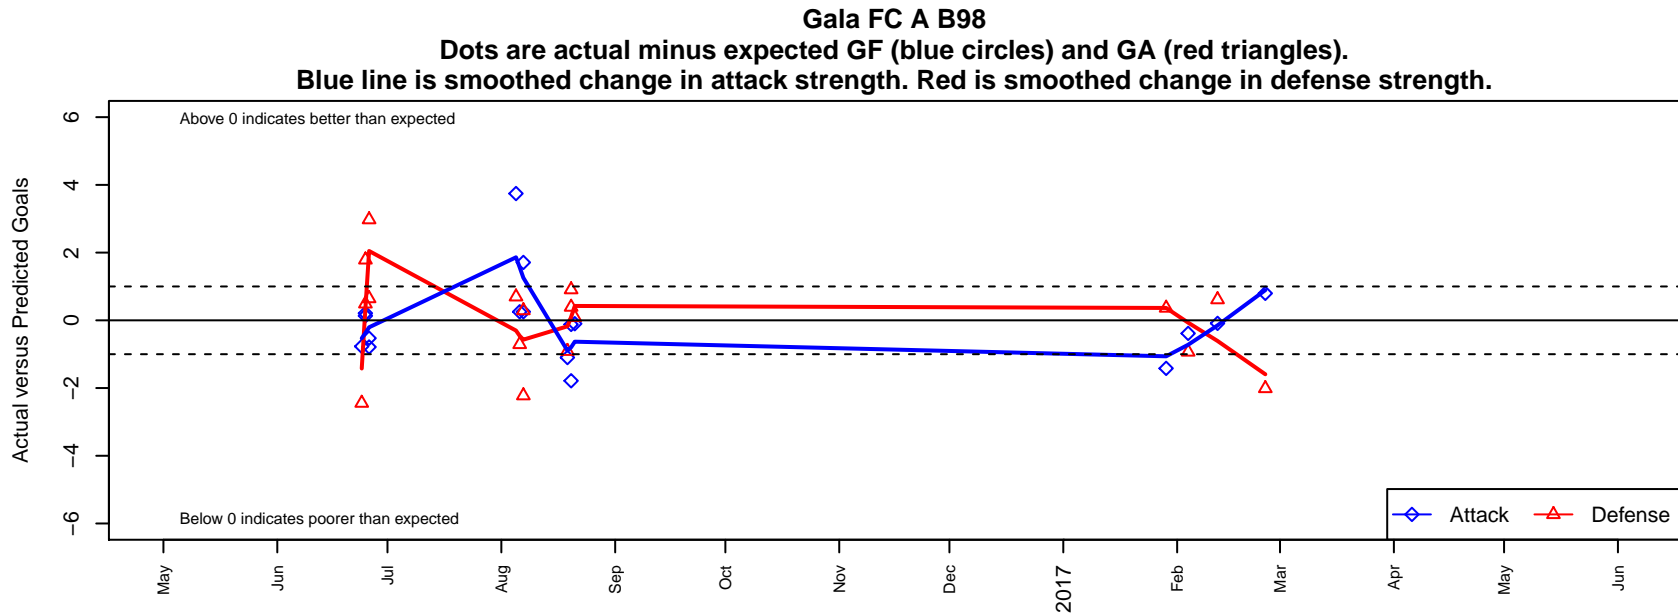

Gala FC A B98

Gala FC
 Marysville, WA
 B98 total strength=1690
 attack=26.29 defense=18.22
 notes= Kesim 2014-15

alt names used:
 Gala FC B98
 Gala FC BU19
 Gala FC [B98]
 GALA FC U19B (WA)

Venues played:
 2016 Clash At the Border Div 1 Gold/Silver/Bro
 2016 Eastside FC Cup BU18-19
 2016 Xtreme Cup BU19
 2016 WA Cup HS Silver U19

**attack and defense variance (black dot)
relative to other teams
and top 10 in region**

**attack and defense rating
relative to others at age
and all opponents in last 13 months**

**attack and defense rating
relative to others at age
and all opponents in last 13 months**

Performance relative to 13 month average

Performance relative to 13 month average

Distribution of opponents
 Red = Lose zone, Blue = Win zone, Green = Even
 Black line separates win/lose zones

lot. A=Neither has attack advantage, B=Opponent has both attack and defense advantage, C=Opponent has both attack and defense disadvantage, D=Both have