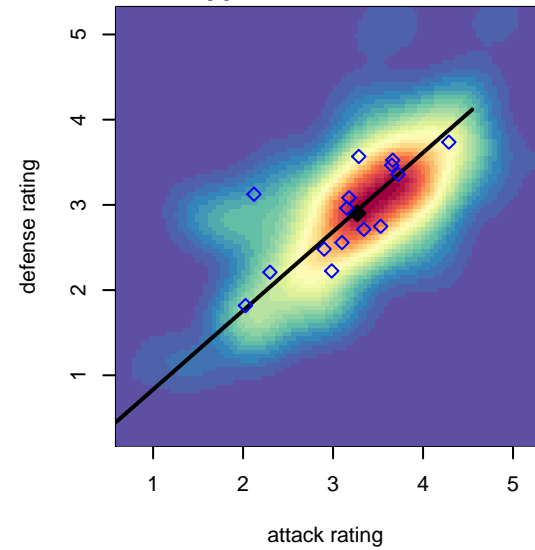

Gala FC A B98

Gala FC
 Marysville, WA
 B98 total strength=1690
 attack=26.29 defense=18.22
 notes= Kesim 2014-15

alt names used:
 Gala FC B98
 Gala FC BU19
 Gala FC [B98]
 GALA FC U19B (WA)

Venues played:
 2016 Clash At the Border Div 1 Gold/Silver/Bro
 2016 Eastside FC Cup BU18-19
 2016 Xtreme Cup BU19
 2016 WA Cup HS Silver U19

**attack and defense variance (black dot)
relative to other teams
and top 10 in region**

**attack and defense rating
relative to others at age
and all opponents in last 13 months**

**attack and defense rating
relative to others at age
and all opponents in last 13 months**

Performance relative to 13 month average

Performance relative to 13 month average

Distribution of opponents
 Red = Lose zone, Blue = Win zone, Green = Even
 Black line separates win/lose zones

lot. A=Neither has attack advantage, B=Opponent has both attack and defense advantage, C=Opponent has both attack and defense disadvantage, D=Both have