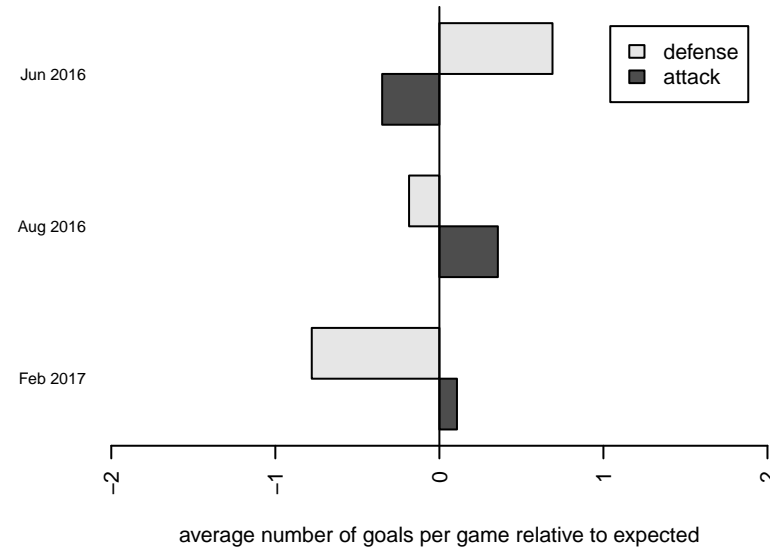

Gala FC A B98

Gala FC
 Marysville, WA
 B98 total strength=1690
 attack=26.29 defense=18.22
 notes= Kesim 2014-15

alt names used:
 Gala FC B98
 Gala FC BU19
 Gala FC [B98]
 GALA FC U19B (WA)

Venues played:
 2016 Clash At the Border Div 1 Gold/Silver/Bro
 2016 Eastside FC Cup BU18-19
 2016 Xtreme Cup BU19
 2016 WA Cup HS Silver U19

**attack and defense variance (black dot)
relative to other teams
and top 10 in region**

**attack and defense rating
relative to others at age
and all opponents in last 13 months**

**attack and defense rating
relative to others at age
and all opponents in last 13 months**

Performance relative to 13 month average

Performance relative to 13 month average

Distribution of opponents
 Red = Lose zone, Blue = Win zone, Green = Even
 Black line separates win/lose zones

lot. A=Neither has attack advantage, B=Opponent has both attack and defense advantage, C=Opponent has both attack and defense disadvantage, D=Both have