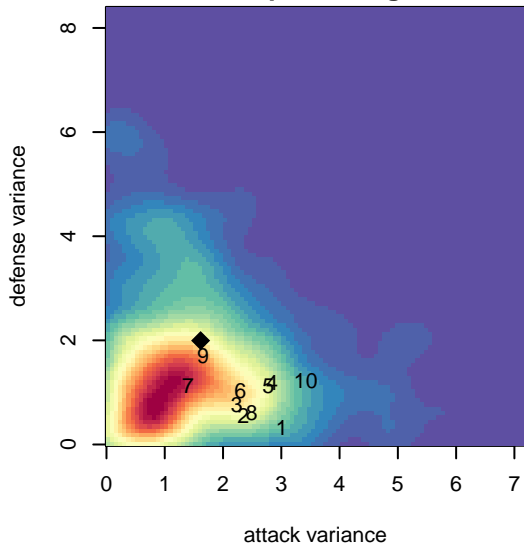

Gala FC A B98

Gala FC
 Marysville, WA
 B98 total strength=1690
 attack=26.29 defense=18.22
 notes= Kesim 2014-15

alt names used:
 Gala FC B98
 Gala FC BU19
 Gala FC [B98]
 GALA FC U19B (WA)

Venues played:
 2016 Clash At the Border Div 1 Gold/Silver/Bro
 2016 Eastside FC Cup BU18-19
 2016 Xtreme Cup BU19
 2016 WA Cup HS Silver U19

**attack and defense variance (black dot)
relative to other teams
and top 10 in region**

**attack and defense rating
relative to others at age
and all opponents in last 13 months**

**attack and defense rating
relative to others at age
and all opponents in last 13 months**

Performance relative to 13 month average

Performance relative to 13 month average

Distribution of opponents
 Red = Lose zone, Blue = Win zone, Green = Even
 Black line separates win/lose zones

lot. A=Neither has attack advantage, B=Opponent has both attack and defense advantage, C=Opponent has both attack and defense disadvantage, D=Both have