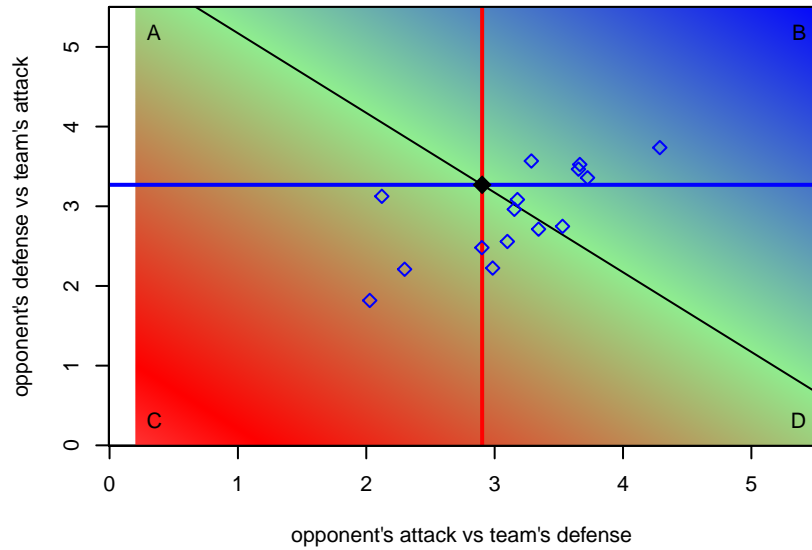

Gala FC A B98

Gala FC
 Marysville, WA
 B98 total strength=1690
 attack=26.29 defense=18.22
 notes= Kesim 2014-15

alt names used:
 Gala FC B98
 Gala FC BU19
 Gala FC [B98]
 GALA FC U19B (WA)

Venues played:
 2016 Clash At the Border Div 1 Gold/Silver/Bro
 2016 Eastside FC Cup BU18-19
 2016 Xtreme Cup BU19
 2016 WA Cup HS Silver U19

**attack and defense variance (black dot)
relative to other teams
and top 10 in region**

**attack and defense rating
relative to others at age
and all opponents in last 13 months**

**attack and defense rating
relative to others at age
and all opponents in last 13 months**

Performance relative to 13 month average

Performance relative to 13 month average

Distribution of opponents
 Red = Lose zone, Blue = Win zone, Green = Even
 Black line separates win/lose zones

lot. A=Neither has attack advantage, B=Opponent has both attack and defense advantage, C=Opponent has both attack and defense disadvantage, D=Both have