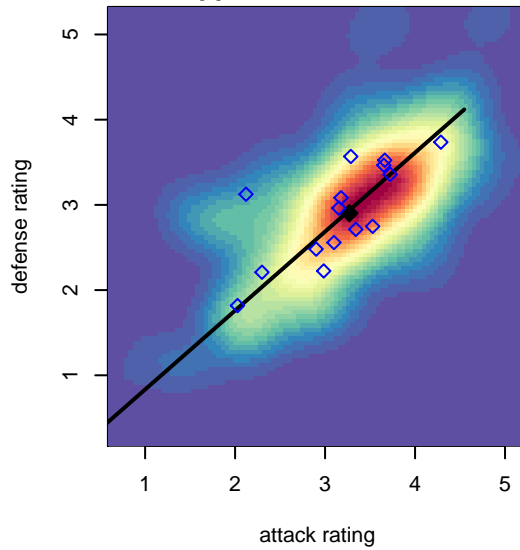

Gala FC A B98

Gala FC
 Marysville, WA
 B98 total strength=1690
 attack=26.29 defense=18.22
 notes= Kesim 2014-15

alt names used:
 Gala FC B98
 Gala FC BU19
 Gala FC [B98]
 GALA FC U19B (WA)

Venues played:
 2016 Clash At the Border Div 1 Gold/Silver/Bro
 2016 Eastside FC Cup BU18-19
 2016 Xtreme Cup BU19
 2016 WA Cup HS Silver U19

**attack and defense variance (black dot)
relative to other teams
and top 10 in region**

**attack and defense rating
relative to others at age
and all opponents in last 13 months**

**attack and defense rating
relative to others at age
and all opponents in last 13 months**

Performance relative to 13 month average

Performance relative to 13 month average

Distribution of opponents
 Red = Lose zone, Blue = Win zone, Green = Even
 Black line separates win/lose zones

lot. A=Neither has attack advantage, B=Opponent has both attack and defense advantage, C=Opponent has both attack and defense disadvantage, D=Both have