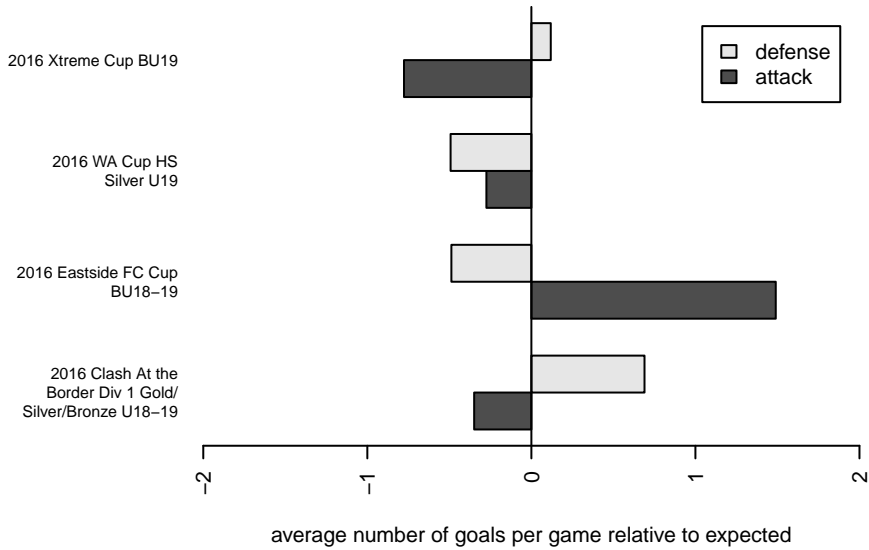

Gala FC A B98

Gala FC
 Marysville, WA
 B98 total strength=1690
 attack=26.29 defense=18.22
 notes= Kesim 2014-15

alt names used:
 Gala FC B98
 Gala FC BU19
 Gala FC [B98]
 GALA FC U19B (WA)

Venues played:
 2016 Clash At the Border Div 1 Gold/Silver/Bro
 2016 Eastside FC Cup BU18-19
 2016 Xtreme Cup BU19
 2016 WA Cup HS Silver U19

**attack and defense variance (black dot)
relative to other teams
and top 10 in region**

**attack and defense rating
relative to others at age
and all opponents in last 13 months**

**attack and defense rating
relative to others at age
and all opponents in last 13 months**

Performance relative to 13 month average

Performance relative to 13 month average

Distribution of opponents
 Red = Lose zone, Blue = Win zone, Green = Even
 Black line separates win/lose zones

lot. A=Neither has attack advantage, B=Opponent has both attack and defense advantage, C=Opponent has both attack and defense disadvantage, D=Both have